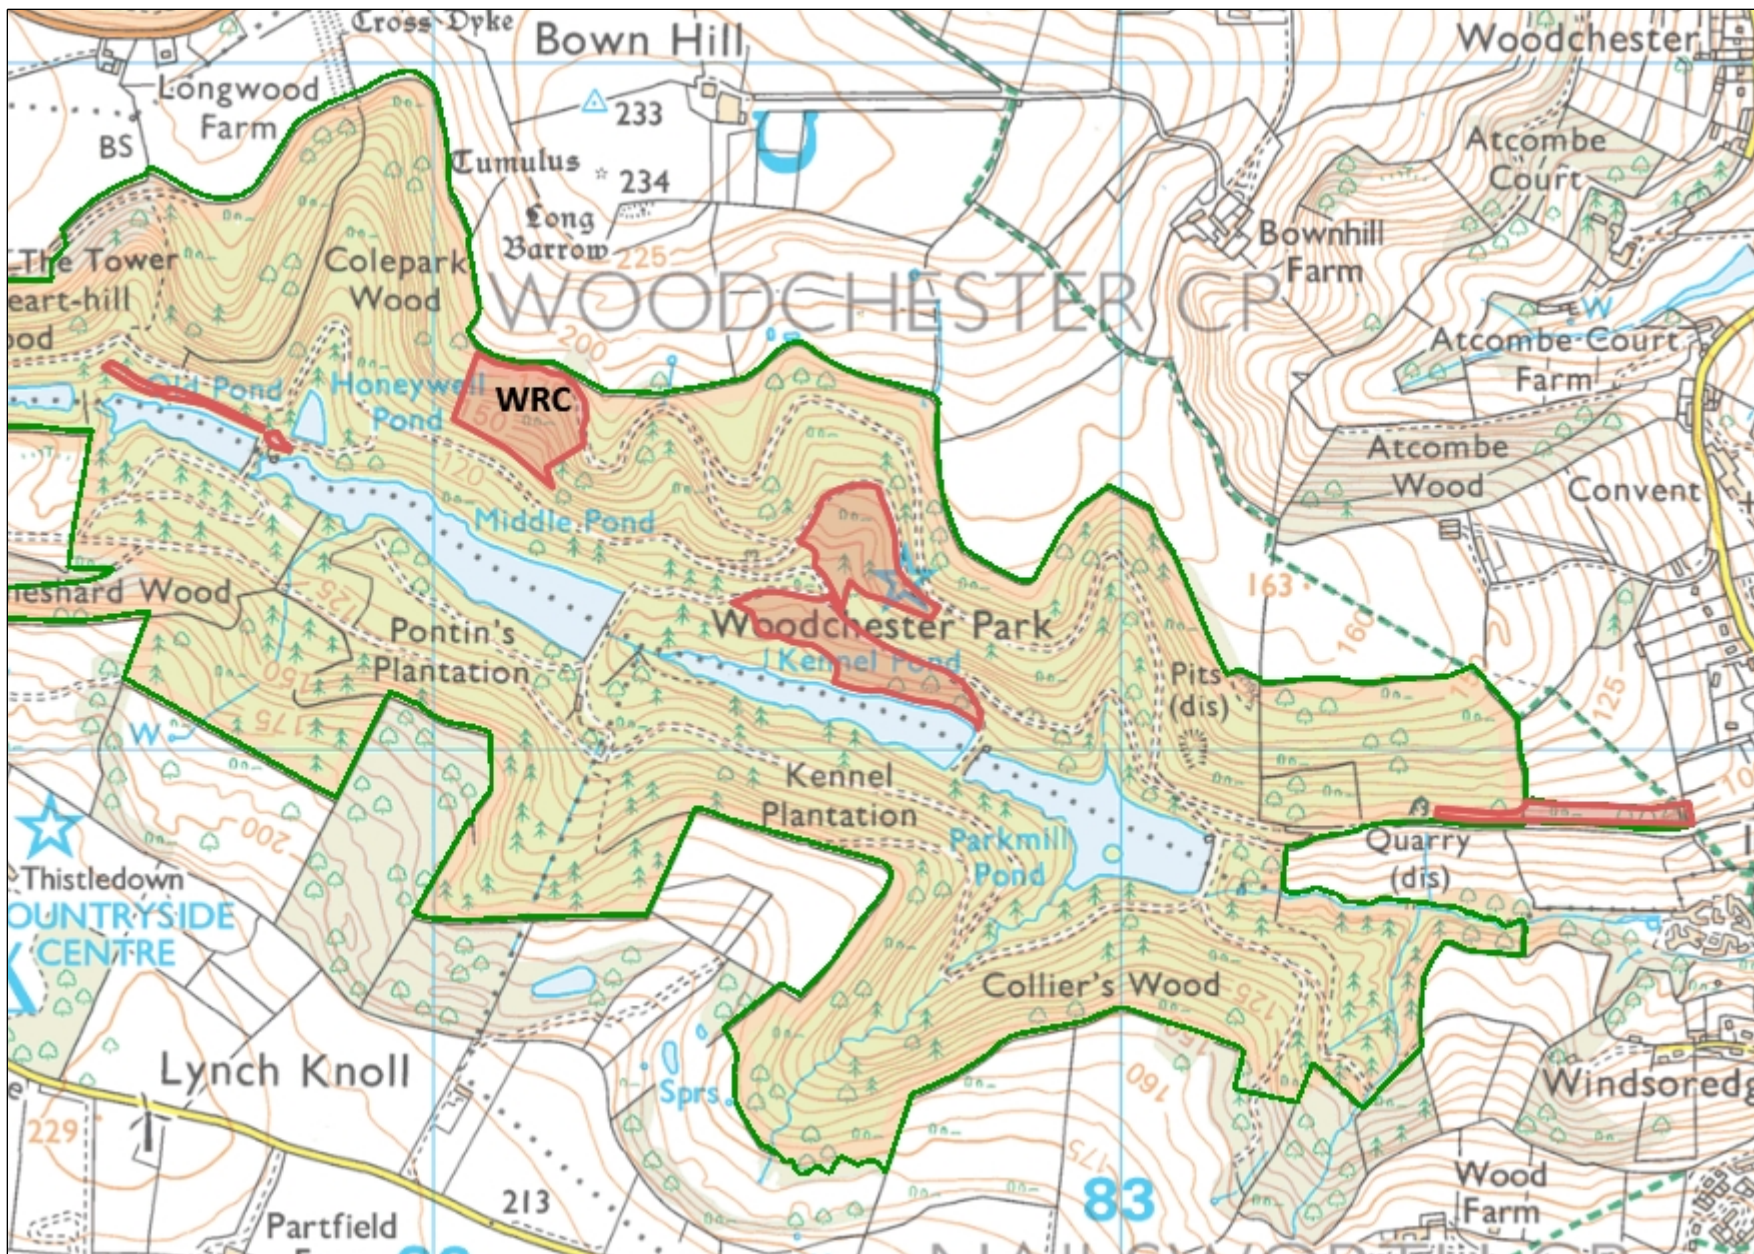

Woodchester Felling Map - Ash and WRC

Legend

- NT Ownership (GB)
- NT Leasehold (GB)

1: 11,000

British_National_Grid

© Crown copyright and database rights 2020 Ordnance Survey 100023974

This map is a user generated static output from an Intranet mapping site and is for reference only. Data layers that appear on this map may or may not be accurate, current, or otherwise reliable.

THIS MAP IS NOT TO BE USED FOR NAVIGATION

Notes

This map was automatically generated using the National Trust GIS Browser